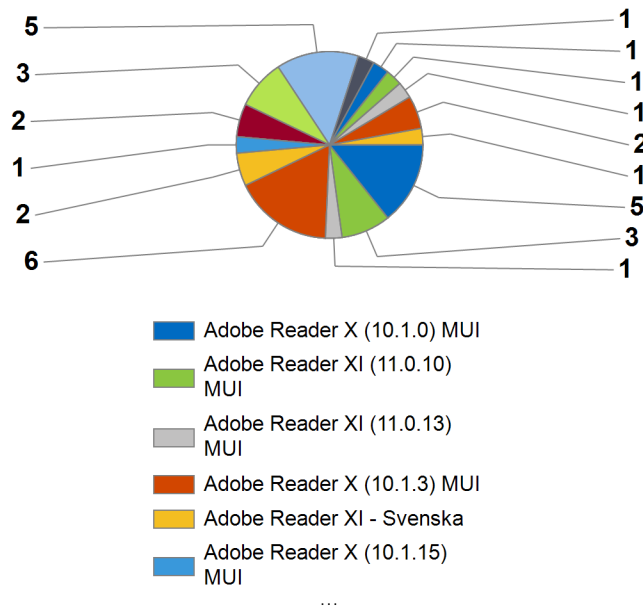

Audit: Workstations with disk C below 20% free

0

Audit: Workstations with disk C below 5GB - Critical

0

Audit: Microsoft software license summary

Audit: Top 30 installed applications

Application name	Total
Google Chrome	47
Bonjour	46
Microsoft SQL Server 2005 Compact Edition [ENU]	37
Foxit PhantomPDF	34
Mozilla Maintenance Service	27
Energy Star	26
Skype™ 7.0	22
Adobe AIR	21
Adobe Flash Player 21 NPAPI	17
eManual	17
Bing Bar	15
McAfee WebAdvisor	14
Ralink RT5390R 802.11bgn Wi-Fi Adapter	13
Alcor Micro USB Card Reader	12
Dell Edoc Viewer	12
McAfee Internet Security	12
Shared C Run-time for x64	11
Dell Backup and Recovery	10
Dell Digital Delivery	10
Dell Protected Workspace	10
McAfee Security Scan Plus	10
AI Suite II	9
ASUS Ai Charger	9
ASUS Docking	9
ASUS Easy Update 2	9
ASUS Energy Intelligent	9
ASUS LifeFrame3	9
ASUS Manager Suite	9
ASUS Memo	9
ASUS Virtual Camera	9

Security: Workstation MS patch status

Security: Top 25 computers missing Microsoft patches

Security: Installed Anti-Virus products

Security: Java versions

Security: Flash Player versions

Security: Adobe Reader versions

System: Top 10 unexpected shutdowns

System: Top 10 with longest uptime

Computer Name	Group Name	Last Reboot
c_us	s.stc :hc m	13:44:54 04/19/2016
C_0	s.stc :hc m	15:41:00 05/03/2016
C_9	s.stc :hc m	18:32:55 05/03/2016
c_us	s.sk: e	03:02:52 05/12/2016
c_us	s.sk: e	04:47:55 05/12/2016
C_1	s.stc :hc m	08:04:54 05/12/2016
C_4	s.stc :hc m	08:10:24 05/12/2016
C_0	s.stc :hc m	08:45:37 05/12/2016
C_us	s.sk: e	08:46:18 05/12/2016
C_41	s.stc :hc m	08:03:09 05/13/2016