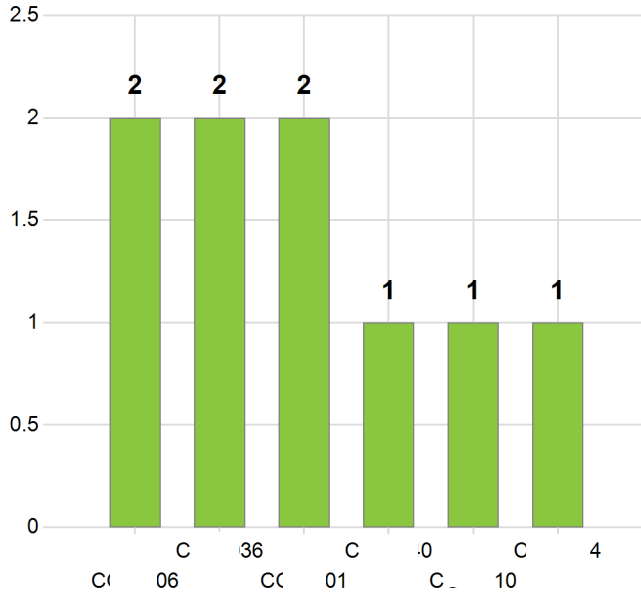

Security: Workstation MS patch status

Security: Top 25 computers missing Microsoft patches

Security: Installed Anti-Virus products

Security: Java versions

Security: Flash Player versions

Security: Adobe Reader versions

System: Top 10 unexpected shutdowns

System: Top 10 with longest uptime

Computer Name	Group Name	Last Reboot
c_us	s.stc :hc m	13:44:54 04/19/2016
C_0	s.stc :hc m	15:41:00 05/03/2016
C_9	s.stc :hc m	18:32:55 05/03/2016
c_us	s.sk: e	03:02:52 05/12/2016
c_us	s.sk: e	04:47:55 05/12/2016
C_1	s.stc :hc m	08:04:54 05/12/2016
C_4	s.stc :hc m	08:10:24 05/12/2016
C_0	s.stc :hc m	08:45:37 05/12/2016
C_us	s.sk: e	08:46:18 05/12/2016
C_41	s.stc :hc m	08:03:09 05/13/2016