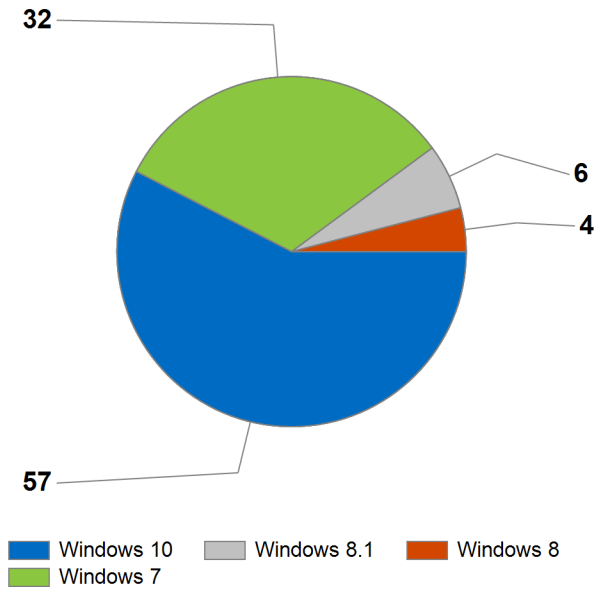

Total number of audited computers in this report

102

Total number of audited computers on each location

Audit: IP based asset discovered (including computers)

Audit: Workstation Operating Systems

Audit: Workstation brands

Audit: Workstations with disk C below 20% free

0

Audit: Workstations with disk C below 5GB - Critical

0

Audit: Microsoft software license summary

Audit: Top 30 installed applications

Application name	Total
Google Chrome	47
Bonjour	46
Microsoft SQL Server 2005 Compact Edition [ENU]	37
Foxit PhantomPDF	34
Mozilla Maintenance Service	27
Energy Star	26
Skype™ 7.0	22
Adobe AIR	21
Adobe Flash Player 21 NPAPI	17
eManual	17
Bing Bar	15
McAfee WebAdvisor	14
Ralink RT5390R 802.11bgn Wi-Fi Adapter	13
Alcor Micro USB Card Reader	12
Dell Edoc Viewer	12
McAfee Internet Security	12
Shared C Run-time for x64	11
Dell Backup and Recovery	10
Dell Digital Delivery	10
Dell Protected Workspace	10
McAfee Security Scan Plus	10
AI Suite II	9
ASUS Ai Charger	9
ASUS Docking	9
ASUS Easy Update 2	9
ASUS Energy Intelligent	9
ASUS LifeFrame3	9
ASUS Manager Suite	9
ASUS Memo	9
ASUS Virtual Camera	9