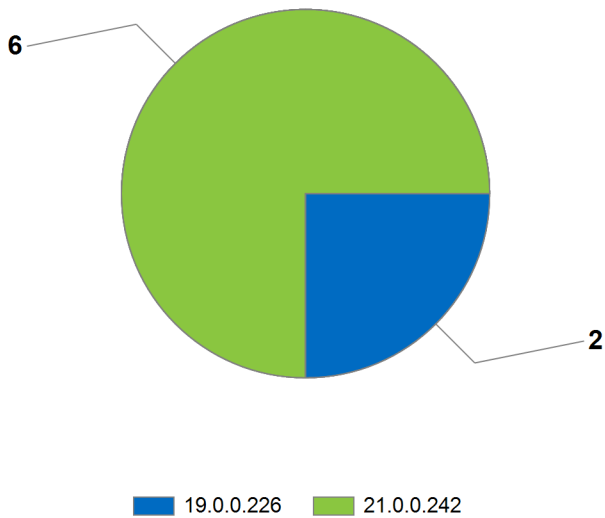

Security: Workstation MS patch status

Security: Top 25 computers missing Microsoft patches

Security: Installed Anti-Virus products

Security: Java versions

Security: Flash Player versions

Security: Adobe Reader versions

System: Top 10 unexpected shutdowns

System: Top 10 with longest uptime

Computer Name	Group Name	Last Reboot
c_us	s.stc :hc m	13:44:54 04/19/2016
C_0	s.stc :hc m	15:41:00 05/03/2016
C_9	s.stc :hc m	18:32:55 05/03/2016
c_us	s.sk: e	03:02:52 05/12/2016
c_us	s.sk: e	04:47:55 05/12/2016
C_1	s.stc :hc m	08:04:54 05/12/2016
C_4	s.stc :hc m	08:10:24 05/12/2016
C_0	s.stc :hc m	08:45:37 05/12/2016
C_us	s.sk: e	08:46:18 05/12/2016
C_41	s.stc :hc m	08:03:09 05/13/2016