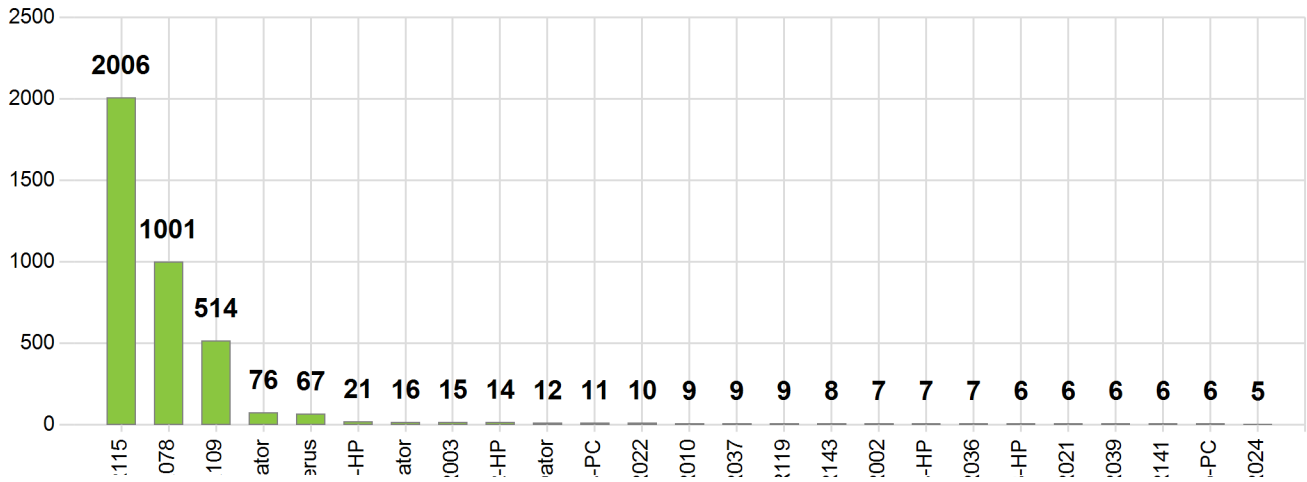

System: Top 10 unexpected shutdowns

System: Top 10 with longest uptime

Computer Name	Group Name	Last Reboot
c_us	s.stc :hc m	13:44:54 04/19/2016
C_0	s.stc :hc m	15:41:00 05/03/2016
C_9	s.stc :hc m	18:32:55 05/03/2016
c_us	s.sk: e	03:02:52 05/12/2016
c_us	s.sk: e	04:47:55 05/12/2016
C_1	s.stc :hc m	08:04:54 05/12/2016
C_4	s.stc :hc m	08:10:24 05/12/2016
C_0	s.stc :hc m	08:45:37 05/12/2016
C_us	s.sk: e	08:46:18 05/12/2016
C_41	s.stc :hc m	08:03:09 05/13/2016

System: Top 25 with most recurring app crashes

System: Top 25 Machines with recurring application errors

System: Top 25 Machines with recurring system errors