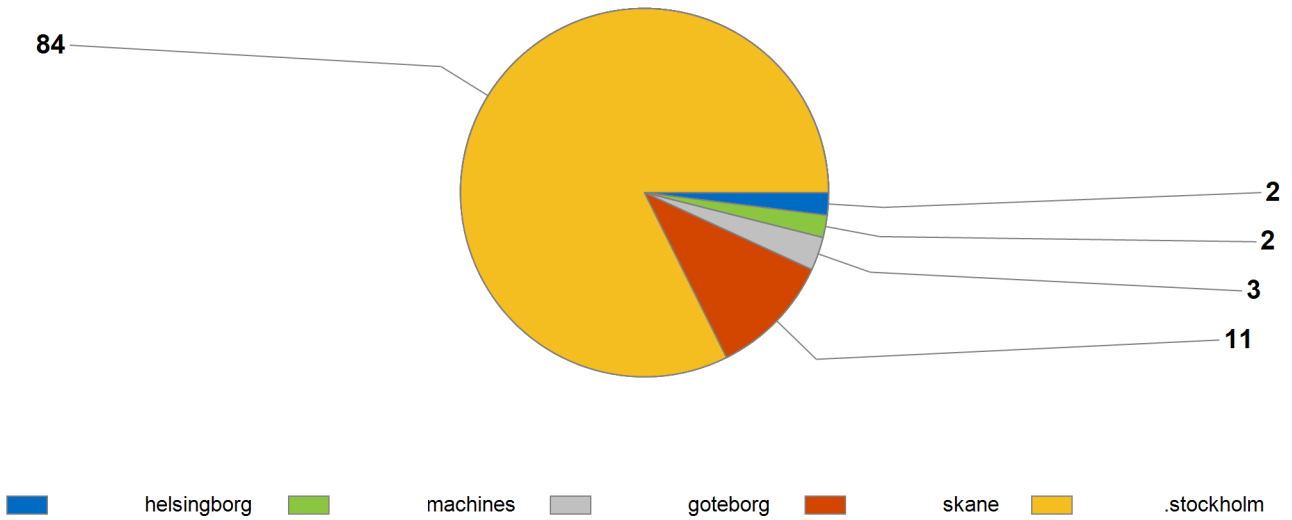

Total number of audited computers in this report

102

Total number of audited computers on each location

Audit: IP based asset discovered (including computers)

Audit: Workstation Operating Systems

Audit: Workstation brands