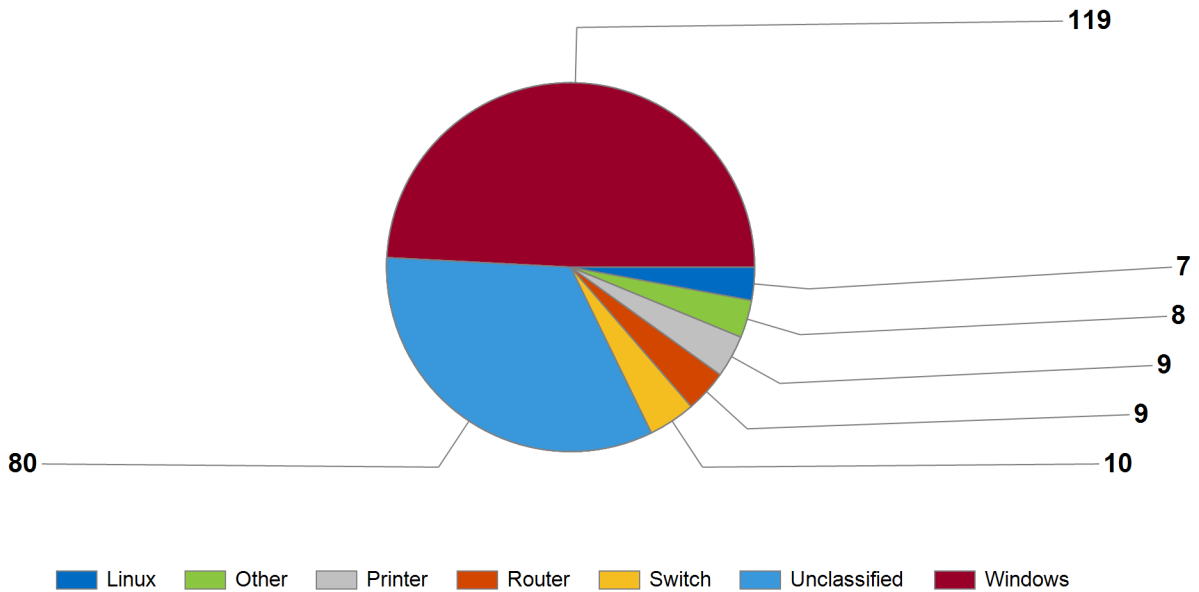

Total number of audited computers in this report

102

Total number of audited computers on each location

Audit: IP based asset discovered (including computers)

Audit: Workstation Operating Systems

Audit: Workstation brands

Audit: Workstations with disk C below 20% free

0

Audit: Workstations with disk C below 5GB - Critical

0

Audit: Microsoft software license summary

Audit: Top 30 installed applications

Application name	Total
Google Chrome	47
Bonjour	46
Microsoft SQL Server 2005 Compact Edition [ENU]	37
Foxit PhantomPDF	34
Mozilla Maintenance Service	27
Energy Star	26
Skype™ 7.0	22
Adobe AIR	21
Adobe Flash Player 21 NPAPI	17
eManual	17
Bing Bar	15
McAfee WebAdvisor	14
Ralink RT5390R 802.11bgn Wi-Fi Adapter	13
Alcor Micro USB Card Reader	12
Dell Edoc Viewer	12
McAfee Internet Security	12
Shared C Run-time for x64	11
Dell Backup and Recovery	10
Dell Digital Delivery	10
Dell Protected Workspace	10
McAfee Security Scan Plus	10
AI Suite II	9
ASUS Ai Charger	9
ASUS Docking	9
ASUS Easy Update 2	9
ASUS Energy Intelligent	9
ASUS LifeFrame3	9
ASUS Manager Suite	9
ASUS Memo	9
ASUS Virtual Camera	9