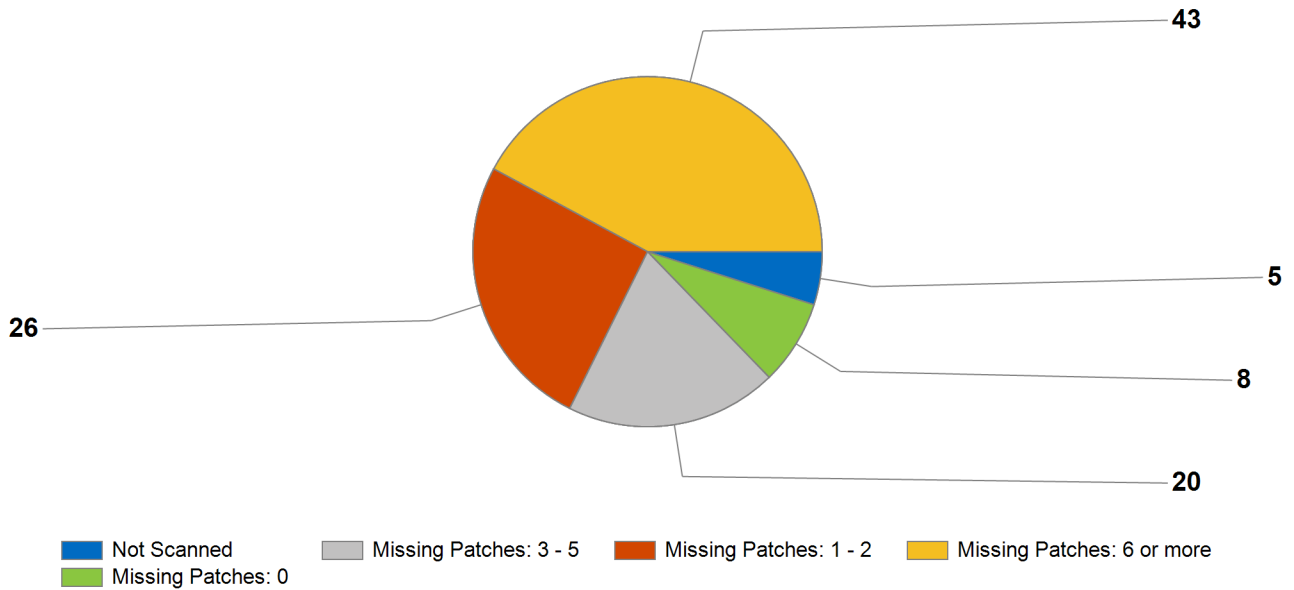

Security: Workstation MS patch status