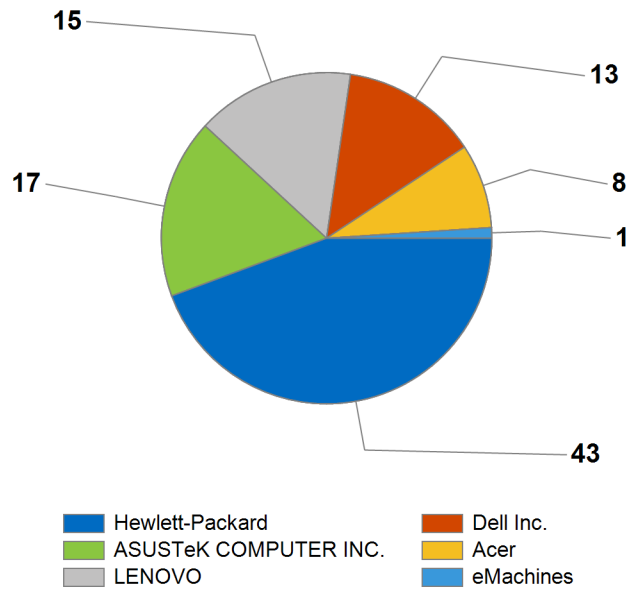

Total number of audited computers in this report

102

Total number of audited computers on each location

Audit: IP based asset discovered (including computers)

Audit: Workstation Operating Systems

Audit: Workstation brands

Audit: Workstations with disk C below 20% free

0

Audit: Workstations with disk C below 5GB - Critical

0

Audit: Microsoft software license summary

Audit: Top 30 installed applications

Application name	Total
Google Chrome	47
Bonjour	46
Microsoft SQL Server 2005 Compact Edition [ENU]	37
Foxit PhantomPDF	34
Mozilla Maintenance Service	27
Energy Star	26
Skype™ 7.0	22
Adobe AIR	21
Adobe Flash Player 21 NPAPI	17
eManual	17
Bing Bar	15
McAfee WebAdvisor	14
Ralink RT5390R 802.11bgn Wi-Fi Adapter	13
Alcor Micro USB Card Reader	12
Dell Edoc Viewer	12
McAfee Internet Security	12
Shared C Run-time for x64	11
Dell Backup and Recovery	10
Dell Digital Delivery	10
Dell Protected Workspace	10
McAfee Security Scan Plus	10
AI Suite II	9
ASUS Ai Charger	9
ASUS Docking	9
ASUS Easy Update 2	9
ASUS Energy Intelligent	9
ASUS LifeFrame3	9
ASUS Manager Suite	9
ASUS Memo	9
ASUS Virtual Camera	9