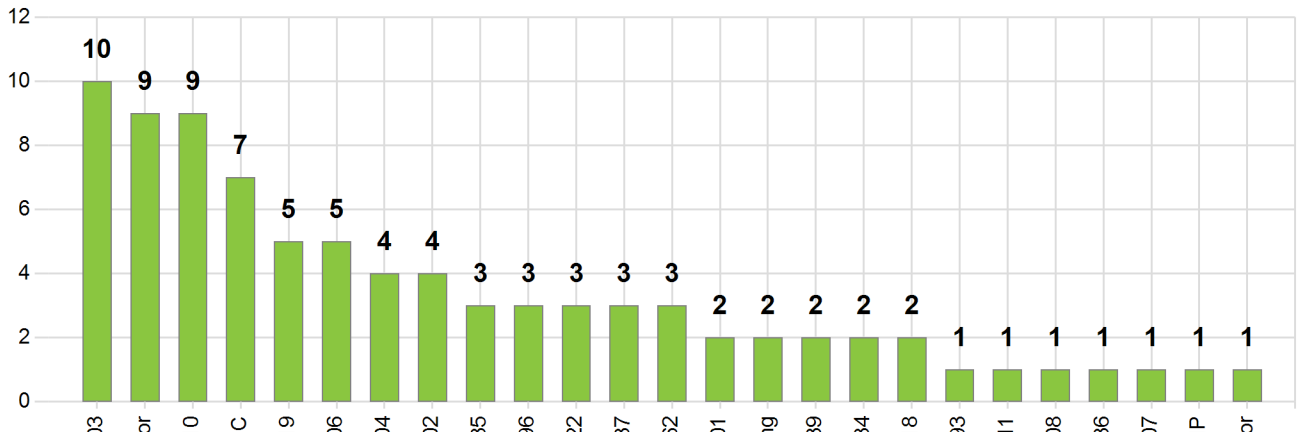

System: Top 25 with most recurring app crashes