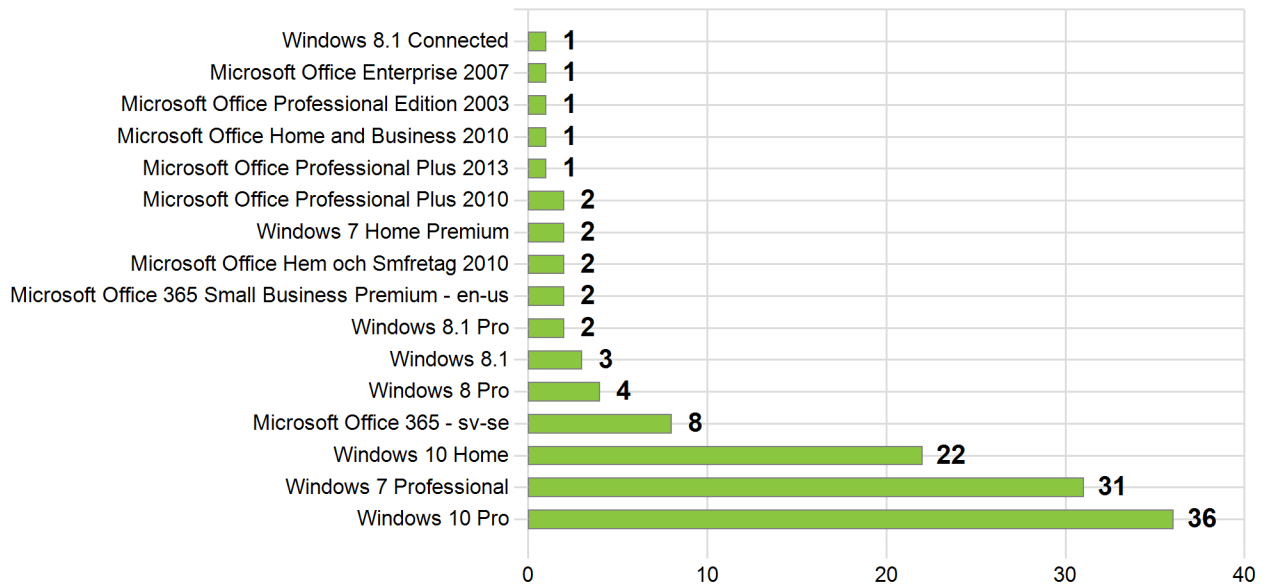

Total number of audited computers in this report

102

Total number of audited computers on each location

Audit: IP based asset discovered (including computers)

Audit: Workstation Operating Systems

Audit: Workstation brands

Audit: Workstations with disk C below 20% free

0

Audit: Workstations with disk C below 5GB - Critical

0

Audit: Microsoft software license summary

Audit: Top 30 installed applications

Application name	Total
Google Chrome	47
Bonjour	46
Microsoft SQL Server 2005 Compact Edition [ENU]	37
Foxit PhantomPDF	34
Mozilla Maintenance Service	27
Energy Star	26
Skype™ 7.0	22
Adobe AIR	21
Adobe Flash Player 21 NPAPI	17
eManual	17
Bing Bar	15
McAfee WebAdvisor	14
Ralink RT5390R 802.11bgn Wi-Fi Adapter	13
Alcor Micro USB Card Reader	12
Dell Edoc Viewer	12
McAfee Internet Security	12
Shared C Run-time for x64	11
Dell Backup and Recovery	10
Dell Digital Delivery	10
Dell Protected Workspace	10
McAfee Security Scan Plus	10
AI Suite II	9
ASUS Ai Charger	9
ASUS Docking	9
ASUS Easy Update 2	9
ASUS Energy Intelligent	9
ASUS LifeFrame3	9
ASUS Manager Suite	9
ASUS Memo	9
ASUS Virtual Camera	9