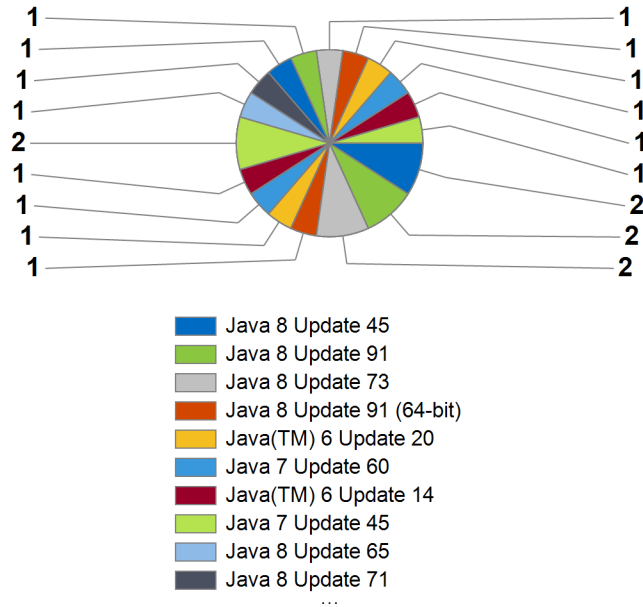

Audit: Workstations with disk C below 20% free

0

Audit: Workstations with disk C below 5GB - Critical

0

Audit: Microsoft software license summary

Audit: Top 30 installed applications

Application name	Total
Google Chrome	47
Bonjour	46
Microsoft SQL Server 2005 Compact Edition [ENU]	37
Foxit PhantomPDF	34
Mozilla Maintenance Service	27
Energy Star	26
Skype™ 7.0	22
Adobe AIR	21
Adobe Flash Player 21 NPAPI	17
eManual	17
Bing Bar	15
McAfee WebAdvisor	14
Ralink RT5390R 802.11bgn Wi-Fi Adapter	13
Alcor Micro USB Card Reader	12
Dell Edoc Viewer	12
McAfee Internet Security	12
Shared C Run-time for x64	11
Dell Backup and Recovery	10
Dell Digital Delivery	10
Dell Protected Workspace	10
McAfee Security Scan Plus	10
AI Suite II	9
ASUS Ai Charger	9
ASUS Docking	9
ASUS Easy Update 2	9
ASUS Energy Intelligent	9
ASUS LifeFrame3	9
ASUS Manager Suite	9
ASUS Memo	9
ASUS Virtual Camera	9

Security: Workstation MS patch status

Security: Top 25 computers missing Microsoft patches

Security: Installed Anti-Virus products

Security: Java versions

Security: Flash Player versions

Security: Adobe Reader versions

System: Top 10 unexpected shutdowns

System: Top 10 with longest uptime

Computer Name	Group Name	Last Reboot
c_us	s.stc :hc m	13:44:54 04/19/2016
C_0	s.stc :hc m	15:41:00 05/03/2016
C_9	s.stc :hc m	18:32:55 05/03/2016
c_us	s.sk: e	03:02:52 05/12/2016
c_us	s.sk: e	04:47:55 05/12/2016
C_1	s.stc :hc m	08:04:54 05/12/2016
C_4	s.stc :hc m	08:10:24 05/12/2016
C_0	s.stc :hc m	08:45:37 05/12/2016
C_us	s.sk: e	08:46:18 05/12/2016
C_41	s.stc :hc m	08:03:09 05/13/2016