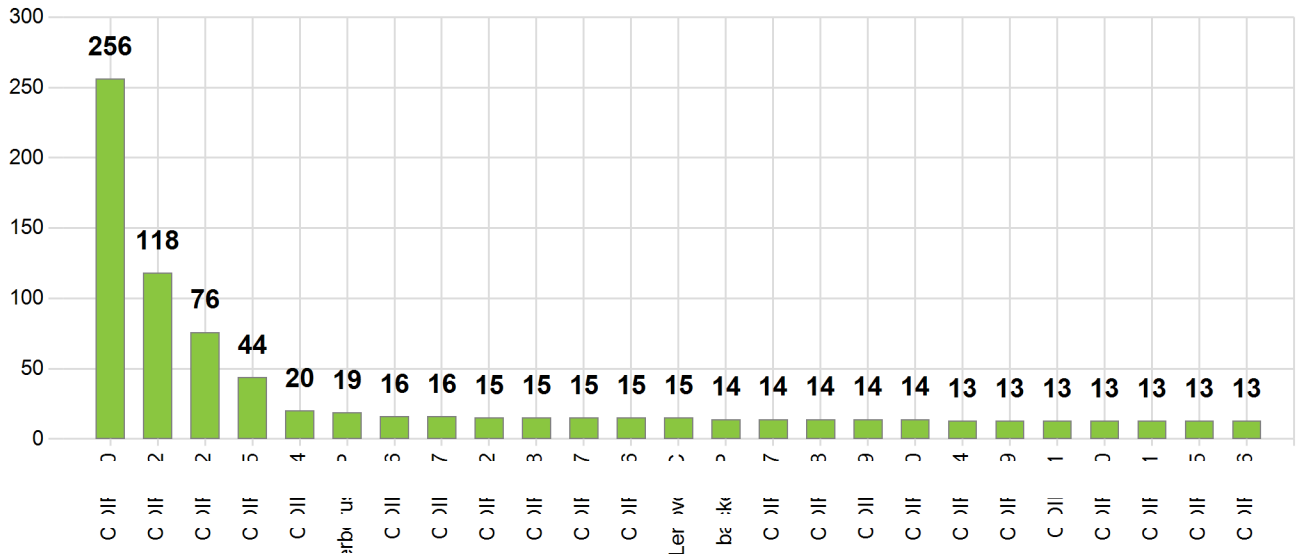

Security: Top 25 computers missing Microsoft patches