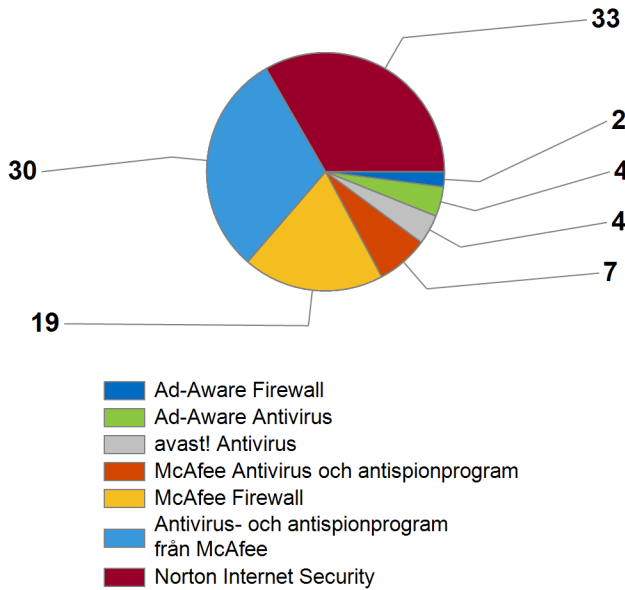

Total number of audited computers in this report

102

Total number of audited computers on each location

Audit: IP based asset discovered (including computers)

Audit: Workstation Operating Systems

Audit: Workstation brands

Audit: Workstations with disk C below 20% free

0

Audit: Workstations with disk C below 5GB - Critical

0

Audit: Microsoft software license summary

Audit: Top 30 installed applications

Application name	Total
Google Chrome	47
Bonjour	46
Microsoft SQL Server 2005 Compact Edition [ENU]	37
Foxit PhantomPDF	34
Mozilla Maintenance Service	27
Energy Star	26
Skype™ 7.0	22
Adobe AIR	21
Adobe Flash Player 21 NPAPI	17
eManual	17
Bing Bar	15
McAfee WebAdvisor	14
Ralink RT5390R 802.11bgn Wi-Fi Adapter	13
Alcor Micro USB Card Reader	12
Dell Edoc Viewer	12
McAfee Internet Security	12
Shared C Run-time for x64	11
Dell Backup and Recovery	10
Dell Digital Delivery	10
Dell Protected Workspace	10
McAfee Security Scan Plus	10
AI Suite II	9
ASUS Ai Charger	9
ASUS Docking	9
ASUS Easy Update 2	9
ASUS Energy Intelligent	9
ASUS LifeFrame3	9
ASUS Manager Suite	9
ASUS Memo	9
ASUS Virtual Camera	9

Security: Workstation MS patch status

Security: Top 25 computers missing Microsoft patches

Security: Installed Anti-Virus products

Security: Java versions

Security: Flash Player versions

Security: Adobe Reader versions